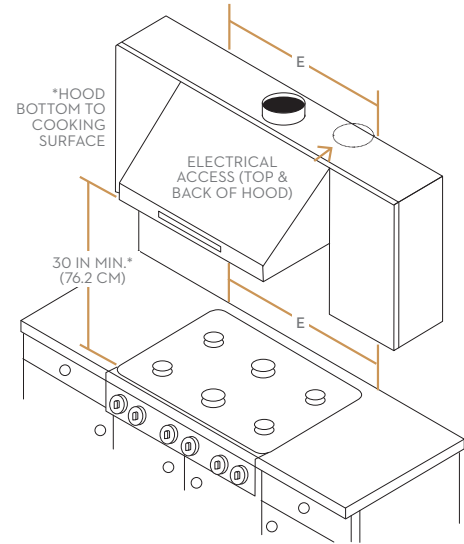

CABINET LAYOUT DIMENSIONS

MINIMUM WIDTH OF "E"

36"

E

36" (91.5CM)