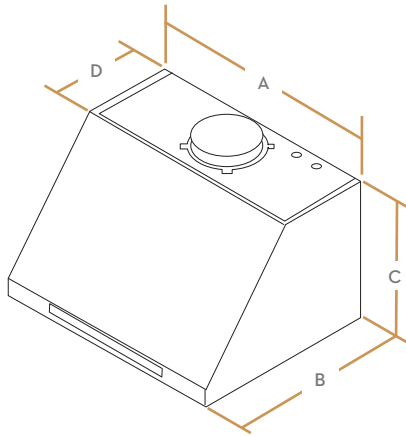

### DIMENSIONS & WEIGHT

APPLIANCE DIMENSIONS (H X W X D) (IN.)	18" X 35 7/8" X 24"
UPPER CABINET CUTOUT (W) (IN.)	36"
WEIGHT	57 LBS (26KG)

## APPLIANCE DIMENSIONS

36"

A	B	C	D
35 7/8" (91.1CM)	24" (61CM)	18" (45.7CM)	12" (30.5CM)