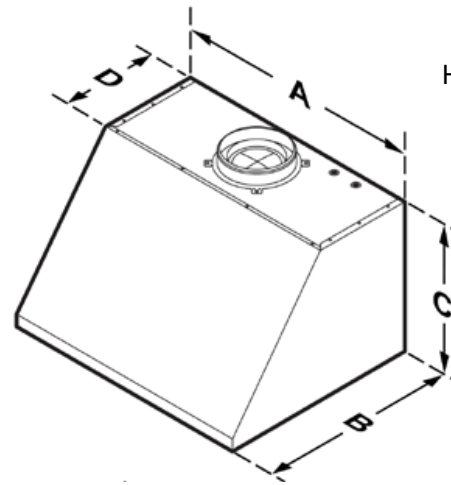

TECHNICAL DETAILS

| | |
|---------------------|----------|
| CIRCUIT BREAKER (A) | 10 |
| VOLTS (V) | 120 |
| FREQUENCY (HZ) | 60 |
| ENERGY SOURCE | ELECTRIC |

DIMENSIONS

| | |
|--|--|
| APPLIANCE DIMENSIONS (H X W X D) (IN.) | 12" (HWHP3612), 18" (HWHP3618) X 36" X 24" |
| UPPER CABINET CUTOUT (W) (IN.) | 36" |

WARRANTY

| | |
|--------------------------|--------|
| LIMITED, PARTS AND LABOR | 1 YEAR |
|--------------------------|--------|

dacor 36-INCH WALL HOOD

APPLIANCE DIMENSIONS

HWHP3612/3618

| | |
|---------------|--|
| A - WIDTH | 35 7/8" (91.1 CM) |
| B - DEPTH | 24" (61 CM) |
| C - HEIGHT | 36 1/2 - 12" (30.5 CM), 36 1/8 - 18" (45.7 CM) |
| D - TOP DEPTH | 11 7/8" (30.2 CM) |

Single Blower
HWHP 30, 36 Series

REAR DIMENSIONS

HWHP3612/3618

| | |
|---|-------------------|
| A | 4 1/2" (11.43 CM) |
| B | 1" (2.54 CM) |
| C | 3" (7.62 CM) |

Rear Dimensions: Electrical-Access Holes

TOP DIMENSIONS

HWHP3612/3618

| | |
|---|-------------------|
| A | 4 1/2" (11.43 CM) |
| B | 11 1/2" (3.81 CM) |
| C | 3" (7.62 CM) |

Top Dimensions: Electrical-Access Holes

CUTOUT DIMENSIONS

HWHP3612/3618

| | |
|---|---------------|
| E | 36" (91.5 CM) |
|---|---------------|