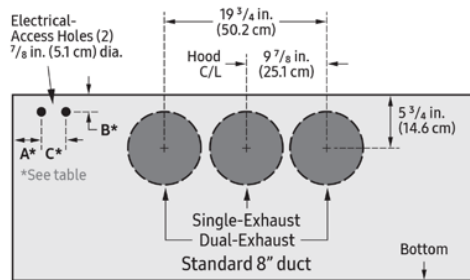

TECHNICAL DETAILS

| | |
|---------------------|----------|
| CIRCUIT BREAKER (A) | 10 |
| VOLTS (V) | 120 |
| FREQUENCY (HZ) | 60 |
| ENERGY SOURCE | ELECTRIC |

DIMENSIONS

| | |
|--|--|
| APPLIANCE DIMENSIONS (H X W X D) (IN.) | 12" (HWHP3612), 18" (HWHP3618) X 36" X 24" |
| UPPER CABINET CUTOUT (W) (IN.) | 36" |

WARRANTY

| | |
|--------------------------|--------|
| LIMITED, PARTS AND LABOR | 1 YEAR |
|--------------------------|--------|

dacor 36-INCH WALL HOOD

APPLIANCE DIMENSIONS

HWHP3612/3618

| | |
|---------------|--|
| A - WIDTH | 35 7/8" (91.1 CM) |
| B - DEPTH | 24" (61 CM) |
| C - HEIGHT | 36 1/2 - 12" (30.5 CM), 36 1/8 - 18" (45.7 CM) |
| D - TOP DEPTH | 11 7/8" (30.2 CM) |

Single Blower
HWHP 30, 36 Series

REAR DIMENSIONS

HWHP3612/3618

| | |
|---|-------------------|
| A | 4 1/2" (11.43 CM) |
| B | 1" (2.54 CM) |
| C | 3" (7.62 CM) |

Rear Dimensions: Electrical-Access Holes

TOP DIMENSIONS

HWHP3612/3618

| | |
|---|-------------------|
| A | 4 1/2" (11.43 CM) |
| B | 11 1/2" (3.81 CM) |
| C | 3" (7.62 CM) |

Top Dimensions: Electrical-Access Holes

CUTOUT DIMENSIONS

HWHP3612/3618

| | |
|---|---------------|
| E | 36" (91.5 CM) |
|---|---------------|