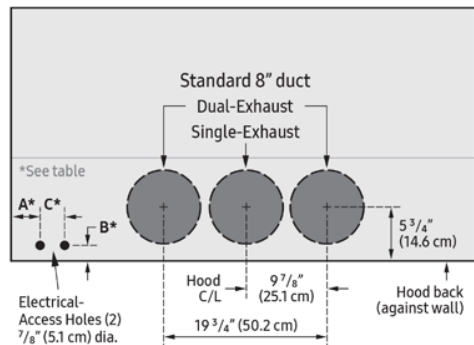

WARRANTY

| | |
|--------------------------|--------|
| LIMITED, PARTS AND LABOR | 1 YEAR |
|--------------------------|--------|

dacor 36-INCH WALL HOOD

APPLIANCE DIMENSIONS

HWHP3612/3618

| | |
|---------------|--|
| A - WIDTH | 35 7/8" (91.1 CM) |
| B - DEPTH | 24" (61 CM) |
| C - HEIGHT | 36 1/2 - 12" (30.5 CM), 36 1/8 - 18" (45.7 CM) |
| D - TOP DEPTH | 11 7/8" (30.2 CM) |

Single Blower
HWHP 30, 36 Series

REAR DIMENSIONS

HWHP3612/3618

| | |
|---|-------------------|
| A | 4 1/2" (11.43 CM) |
| B | 1" (2.54 CM) |
| C | 3" (7.62 CM) |

Rear Dimensions: Electrical-Access Holes

TOP DIMENSIONS

HWHP3612/3618

| | |
|---|-------------------|
| A | 4 1/2" (11.43 CM) |
| B | 11 1/2" (3.81 CM) |
| C | 3" (7.62 CM) |

Top Dimensions: Electrical-Access Holes

CUTOUT DIMENSIONS

HWHP3612/3618

| | |
|---|---------------|
| E | 36" (91.5 CM) |
|---|---------------|