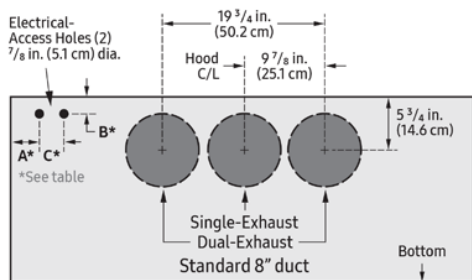

## APPLIANCE DIMENSIONS

HWHP3012/3018

A - WIDTH	29 7/8" (75.9 CM)
B - DEPTH	24" (61 CM)
C - HEIGHT	3012 - 12" (30.5 CM), 3018 - 18" (45.7 CM)
D - TOP DEPTH	11 7/8" (30.2 CM)

Single Blower  
HWHP 30, 36 Series

## REAR DIMENSIONS

HWHP3012/3018

A	5 1/2" (13.97 CM)
B	1" (2.54 CM)
C	3" (7.62 CM)

### Rear Dimensions: Electrical-Access Holes

## TOP DIMENSIONS

HWHP3012/3018

A	5 1/2 (13.97 CM)
B	11 1/2" (3.81 CM)
C	3" (7.62 CM)