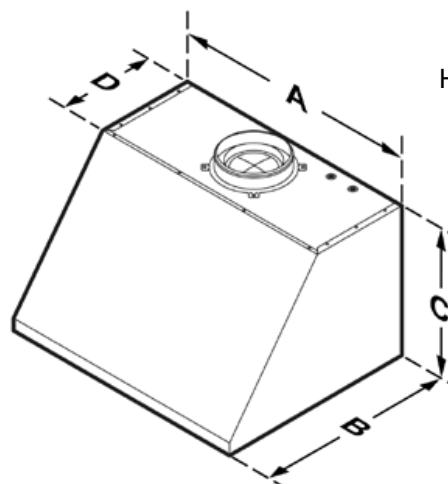

### DIMENSIONS

APPLIANCE DIMENSIONS (H X W X D) (IN.)	12" (HWHP3012), 18" (HWHP3018) X 30" X 24"
UPPER CABINET CUTOUT (W) (IN.)	30"

## APPLIANCE DIMENSIONS

HWHP3012/3018

A - WIDTH	29 7/8" (75.9 CM)
B - DEPTH	24" (61 CM)
C - HEIGHT	3012 - 12" (30.5 CM), 3018 - 18" (45.7 CM)
D - TOP DEPTH	11 7/8" (30.2 CM)

Single Blower  
HWHP 30, 36 Series

## TOP DIMENSIONS

HWHP3012/3018

A	5 1/2 (13.97 CM)
B	11 1/2" (3.81 CM)
C	3" (7.62 CM)