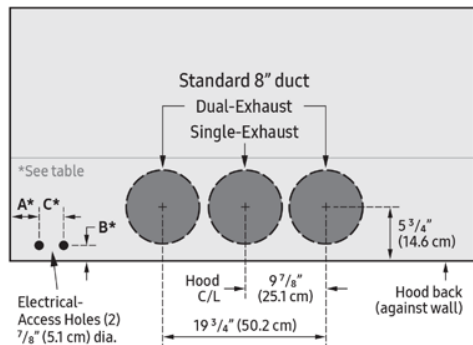

## REAR DIMENSIONS

HWHP3012/3018

A	5 1/2" (13.97 CM)
B	1" (2.54 CM)
C	3" (7.62 CM)

### Rear Dimensions: Electrical-Access Holes

## TOP DIMENSIONS

HWHP3012/3018

A	5 1/2 (13.97 CM)
B	11 1/2" (3.81 CM)
C	3" (7.62 CM)

### Top Dimensions: Electrical-Access Holes