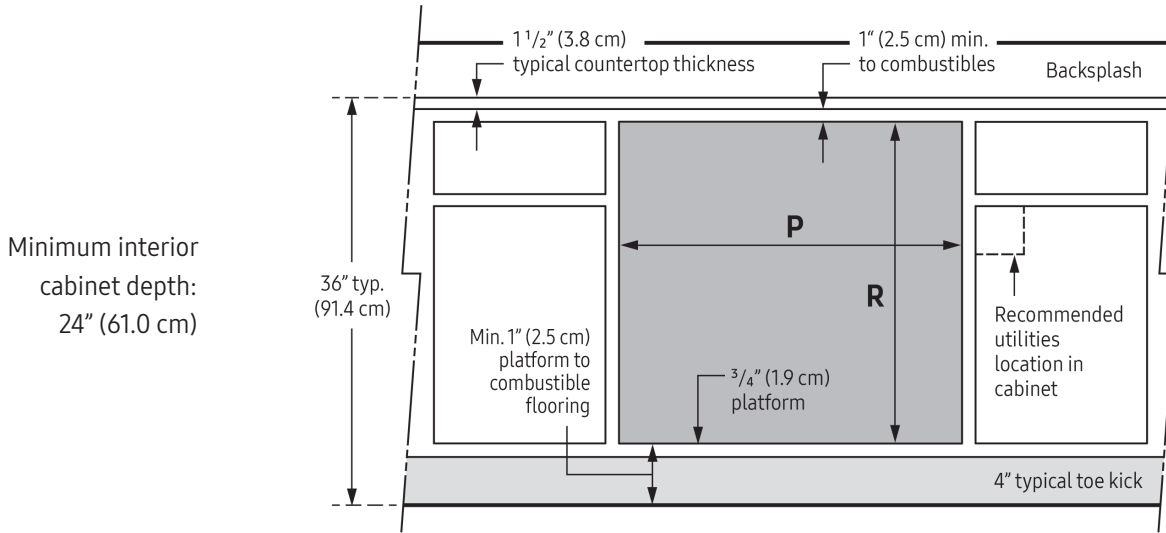

Handle Dimensions

HWO WALL-OVEN DIMENSIONS

Model	(A) Overall Width	(B) Chassis Width	(C) Overall Height	(D) Chassis Height	(E) Control Panel Overlay	(F) Utility Cutout Width	(G) Utility Cutout Height	(H) Utility Cutout Depth	(J) Control Panel Depth	(K) Chassis Depth
HWO127	$26\frac{7}{8}"$ (68.3 cm)	$25\frac{1}{2}"$ (64.8 cm)	$27\frac{3}{4}"$ (70.5 cm)	$26\frac{5}{8}"$ (67.6 cm)	$1\frac{1}{8}"$ (2.9 cm)	$6\frac{1}{2}"$ (16.5 cm)	5" (12.7 cm)	$7\frac{7}{8}"$ (20.0 cm)	$1\frac{1}{4}"$ (3.2 cm)	24" (61.0 cm)
HWO130	$29\frac{7}{8}"$ (75.9 cm)	$28\frac{1}{2}"$ (72.4 cm)		$26\frac{5}{8}"$ (67.6 cm)	$1\frac{1}{8}"$ (2.9 cm)	$6\frac{1}{2}"$ (16.5 cm)	5" (12.7 cm)	$7\frac{7}{8}"$ (20.0 cm)	$1\frac{1}{4}"$ (3.2 cm)	24" (61.0 cm)

HWO127, HWO130

All tolerances: $\pm 1/16"$ (± 1.6 mm) unless otherwise stated.

Heritage® 27" and 30" Wide Single Wall Oven

PLANNING GUIDE

Minimum interior cabinet depth: 24" (61.0 cm)

Standard Under-Counter Cutout Dimensions

CABINET CUTOUT DIMENSIONS			
Model	(N) Min. Cab't Width	(P) Cutout Width	(R) Minimum Cutout Height
HWO127	27" (68.6 cm)	25 5/8" (65.1 cm) min. (recommended) 26 1/8" (66.4 cm) max.	27" (68.6 cm)
HWO130	30" (76.2 cm)	28 5/8" (72.7 cm) min. (recommended) 29 1/8" (74.0 cm) max.	

Standard Wall-Cabinet Cutout Dimensions