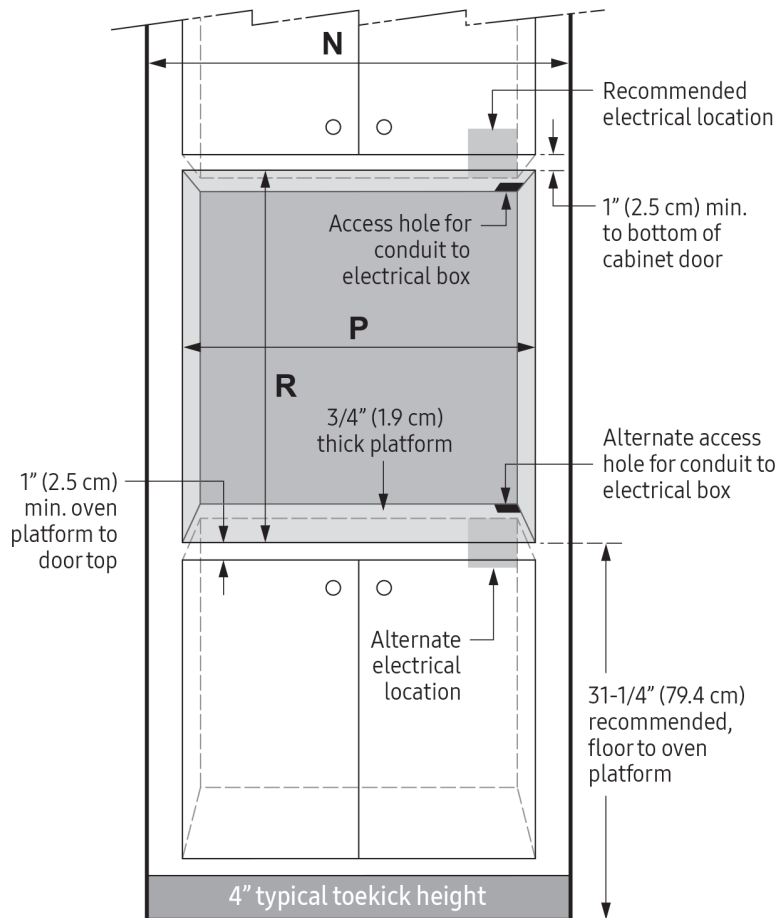

Handle Dimensions

HWO WALL-OVEN DIMENSIONS

Model	(A) Overall Width	(B) Chassis Width	(C) Overall Height	(D) Chassis Height	(E) Control Panel Overlay	(F) Utility Cutout Width	(G) Utility Cutout Height	(H) Utility Cutout Depth	(J) Control Panel Depth	(K) Chassis Depth
HWO127	$26\frac{7}{8}"$ (68.3 cm)	$25\frac{1}{2}"$ (64.8 cm)	$27\frac{3}{4}"$ (70.5 cm)	$26\frac{5}{8}"$ (67.6 cm)	$1\frac{1}{8}"$ (2.9 cm)	$6\frac{1}{2}"$ (16.5 cm)	5" (12.7 cm)	$7\frac{7}{8}"$ (20.0 cm)	$1\frac{1}{4}"$ (3.2 cm)	24" (61.0 cm)
HWO130	$29\frac{7}{8}"$ (75.9 cm)	$28\frac{1}{2}"$ (72.4 cm)		$26\frac{5}{8}"$ (67.6 cm)	$1\frac{1}{8}"$ (2.9 cm)	$6\frac{1}{2}"$ (16.5 cm)	5" (12.7 cm)	$7\frac{7}{8}"$ (20.0 cm)	$1\frac{1}{4}"$ (3.2 cm)	24" (61.0 cm)

HWO127, HWO130

All tolerances: $\pm 1/16"$ (± 1.6 mm) unless otherwise stated.

Heritage® 27" and 30" Wide Single Wall Oven

PLANNING GUIDE

Minimum interior cabinet depth: 24" (61.0 cm)

Standard Under-Counter Cutout Dimensions

CABINET CUTOUT DIMENSIONS			
Model	(N) Min. Cab't Width	(P) Cutout Width	(R) Minimum Cutout Height
HWO127	27" (68.6 cm)	25 5/8" (65.1 cm) min. (recommended) 26 1/8" (66.4 cm) max.	27" (68.6 cm)
HWO130	30" (76.2 cm)	28 5/8" (72.7 cm) min. (recommended) 29 1/8" (74.0 cm) max.	

Standard Wall-Cabinet Cutout Dimensions