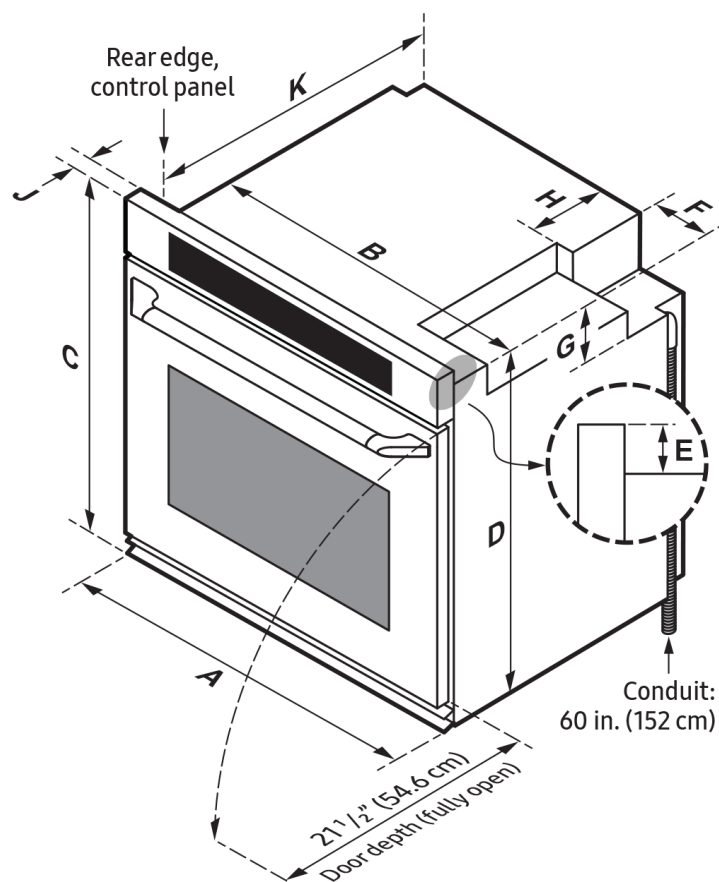

HWO127, HWO130

All tolerances: $\pm 1/16"$ (± 1.6 mm) unless otherwise stated.

Heritage® 27" and 30" Wide Single Wall Oven

PLANNING GUIDE

HWO ELECTRICAL SPECIFICATIONS

Model	Dedicated Circuit Requirements	Total Connected Load
HWO127	240 Vac 60 Hz, 4-wire*, 30 Amp.	240 Vac 60 Hz, 19.0 Amp., 4.7 kW
HWO130	240 Vac 60 Hz, 4-wire*, 30 Amp.	240 Vac 60 Hz, 24.5 Amp., 6.0 kW

*Two 120 Vac hot (L1 and L2), one neutral, one ground; the above specifications are for reference only. See the appliance data plate for exact specifications.

⚠ WARNING

- Observe all governing codes and ordinances during planning and installation. Contact your local building department for details.
- This oven must be installed as specified in the installation instructions.

Handle Dimensions

HWO WALL-OVEN DIMENSIONS

Model	(A) Overall Width	(B) Chassis Width	(C) Overall Height	(D) Chassis Height	(E) Control Panel Overlay	(F) Utility Cutout Width	(G) Utility Cutout Height	(H) Utility Cutout Depth	(J) Control Panel Depth	(K) Chassis Depth
HWO127	$26\frac{7}{8}"$ (68.3 cm)	$25\frac{1}{2}"$ (64.8 cm)	$27\frac{3}{4}"$ (70.5 cm)	$26\frac{5}{8}"$ (67.6 cm)	$1\frac{1}{8}"$ (2.9 cm)	$6\frac{1}{2}"$ (16.5 cm)	5" (12.7 cm)	$7\frac{7}{8}"$ (20.0 cm)	$1\frac{1}{4}"$ (3.2 cm)	24" (61.0 cm)
HWO130	$29\frac{7}{8}"$ (75.9 cm)	$28\frac{1}{2}"$ (72.4 cm)		$26\frac{5}{8}"$ (67.6 cm)	$1\frac{1}{8}"$ (2.9 cm)	$6\frac{1}{2}"$ (16.5 cm)	5" (12.7 cm)	$7\frac{7}{8}"$ (20.0 cm)	$1\frac{1}{4}"$ (3.2 cm)	24" (61.0 cm)

HWO127, HWO130

All tolerances: $\pm 1/16"$ (± 1.6 mm) unless otherwise stated.

Heritage® 27" and 30" Wide Single Wall Oven

PLANNING GUIDE

Minimum interior cabinet depth: 24" (61.0 cm)

Standard Under-Counter Cutout Dimensions