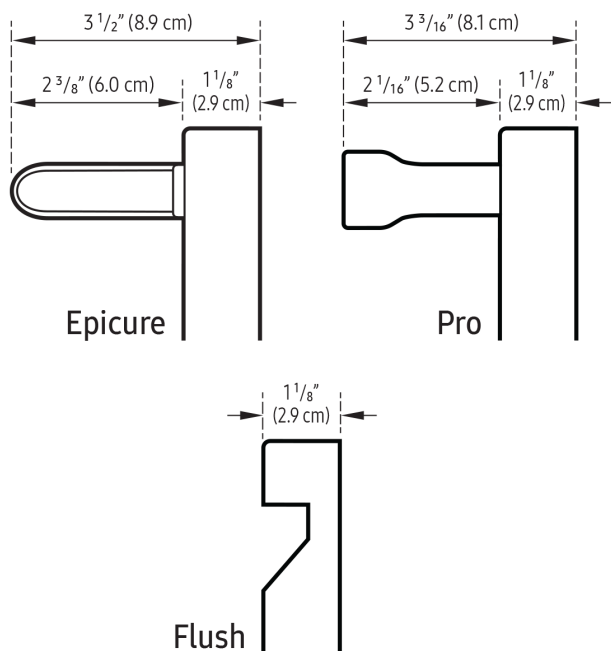

HWO127, HWO130

All tolerances: $\pm 1/16"$ (± 1.6 mm) unless otherwise stated.

Heritage® 27" and 30" Wide Single Wall Oven

PLANNING GUIDE

HWO ELECTRICAL SPECIFICATIONS

Model	Dedicated Circuit Requirements	Total Connected Load
HWO127	240 Vac 60 Hz, 4-wire*, 30 Amp.	240 Vac 60 Hz, 19.0 Amp., 4.7 kW
HWO130	240 Vac 60 Hz, 4-wire*, 30 Amp.	240 Vac 60 Hz, 24.5 Amp., 6.0 kW

*Two 120 Vac hot (L1 and L2), one neutral, one ground; the above specifications are for reference only. See the appliance data plate for exact specifications.

⚠ WARNING

- Observe all governing codes and ordinances during planning and installation. Contact your local building department for details.
- This oven must be installed as specified in the installation instructions.

Handle Dimensions

HWO WALL-OVEN DIMENSIONS

Model	(A) Overall Width	(B) Chassis Width	(C) Overall Height	(D) Chassis Height	(E) Control Panel Overlay	(F) Utility Cutout Width	(G) Utility Cutout Height	(H) Utility Cutout Depth	(J) Control Panel Depth	(K) Chassis Depth
HWO127	$26\frac{7}{8}"$ (68.3 cm)	$25\frac{1}{2}"$ (64.8 cm)	$27\frac{3}{4}"$ (70.5 cm)	$26\frac{5}{8}"$ (67.6 cm)	$1\frac{1}{8}"$ (2.9 cm)	$6\frac{1}{2}"$ (16.5 cm)	5" (12.7 cm)	$7\frac{7}{8}"$ (20.0 cm)	$1\frac{1}{4}"$ (3.2 cm)	24" (61.0 cm)
HWO130	$29\frac{7}{8}"$ (75.9 cm)	$28\frac{1}{2}"$ (72.4 cm)		$26\frac{5}{8}"$ (67.6 cm)	$1\frac{1}{8}"$ (2.9 cm)	$6\frac{1}{2}"$ (16.5 cm)	5" (12.7 cm)	$7\frac{7}{8}"$ (20.0 cm)	$1\frac{1}{4}"$ (3.2 cm)	24" (61.0 cm)

CABINET CUTOUT DIMENSIONS			
Model	(N) Min. Cab't Width	(P) Cutout Width	(R) Minimum Cutout Height
HWO127	27" (68.6 cm)	25 5/8" (65.1 cm) min. (recommended) 26 1/8" (66.4 cm) max.	27" (68.6 cm)
HWO130	30" (76.2 cm)	28 5/8" (72.7 cm) min. (recommended) 29 1/8" (74.0 cm) max.	