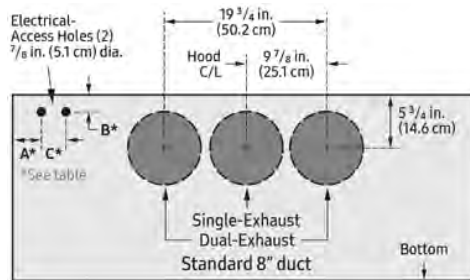

## APPLIANCE DIMENSIONS

HWHE3012/3018

|               |  |
|---------------|--|
| A - WIDTH     | 29 7/8" (75.9 CM)                          |
| B - DEPTH     | 25 1/2" (64.8 CM)                          |
| C - HEIGHT    | 3012 - 12" (30.5 CM), 3018 - 18" (45.7 CM) |
| D - TOP DEPTH | 11 7/8" (30.2 CM)                          |

## REAR DIMENSIONS

HWHE3012/3018

|   |                   |
|---|-------------------|
| A | 5 1/2" (13.97 CM) |
| B | 1" (2.54 CM)      |
| C | 3" (7.62 CM)      |

## CUTOUT DIMENSIONS

HWHE3012/3018

|   |               |
|---|---------------|
| E | 30" (76.2 CM) |
|---|---------------|

## TOP DIMENSIONS

HWHE3012/3018

|   |                   |
|---|-------------------|
| A | 5 1/2 (13.97 CM)  |
| B | 11 1/2" (3.81 CM) |
| C | 3" (7.62 CM)      |