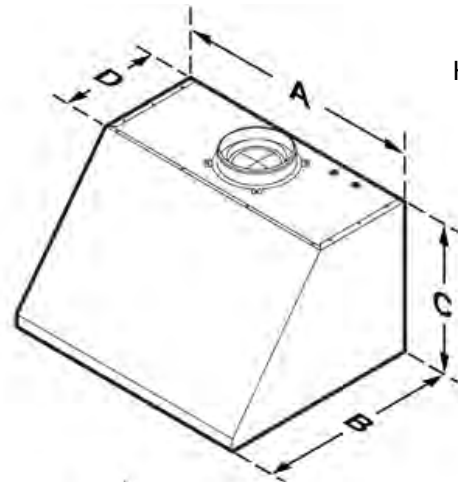

APPLIANCE DIMENSIONS

HWHE3012/3018

A - WIDTH	29 7/8" (75.9 CM)
B - DEPTH	25 1/2" (64.8 CM)
C - HEIGHT	3012 - 12" (30.5 CM), 3018 - 18" (45.7 CM)
D - TOP DEPTH	11 7/8" (30.2 CM)

Single Blower
HWHE 30, 36 Series